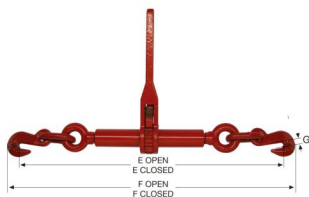

TRANSPORT & 4WD EQUIPMENT

www.loadset.com.au

LOAD RESTRAINT KIT

LASHING CAPACITY: 3800KG

9mtrs (effective length) x 8mm Grade 70 transport chain in Zinc-Dichromatic (gold) finish, complete with Grade 70 Clevis Cradle type Grab Hooks at each end, contained in a handy carry box.
Test Certificate included (Complies to AS/NZS 4344)
Product Code: LBC9X8GH

NOT TO BE USED FOR LIFTING PURPOSES

RATCHET LOADBINDERS

Loadset Ratchet Loadbinder are an effective way to restrain heavy loads in transport applications, with winged grab hooks ensuring the secure full lashing capacity is achieved.

- Manufactured from dropped forged steel, quenched and tempered
- Loadbinders available to suit 6 - 13mm G70 chain
- Conforms to AS4344
- Batch Test Certificate available on request

PRODUCT CODE	CHAIN SIZE mm	LASHING CAPACITY Kg(G70 CHAIN)	WEIGHT/unit KG	DIMENSIONS mm							
				A	B	C	E-O	E-C	F-O	F-C	G
LDBR06G	6	2300	1.6	170	25	40	580	420	620	460	8.9
LDBR8-10G	8 - 10	6000	6	355	35	70	845	640	900	700	14.9
LDBR13G	13	9000	7.2	355	35	70	870	670	950	750	16.9

RATWINDER

- Coil straps in seconds, not minutes
- Can be used left hand, or right hand applications
- Easily fits into a gate pocket or can be mounted directly on to a tray
- Extremely robust design with freewheeling washer and grease nipple
- Double electroplated for increased corrosion resistance