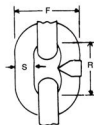

- Manufactured from dropped forged steel, quenched and tempered
- Loadbinders available to suit 6 - 13mm G70 chain
- Conforms to AS4344
- Batch Test Certificate available on request

PRODUCT CODE	CHAIN SIZE mm	LASHING CAPACITY Kg(G70 CHAIN)	WEIGHT/unit KG	DIMENSIONS mm							
				A	B	C	E-O	E-C	F-O	F-C	G
LDBR06G	6	2300	1.6	170	25	40	580	420	620	460	8.9
LDBR8-10G	8 - 10	6000	6	355	35	70	845	640	900	700	14.9
LDBR13G	13	9000	7.2	355	35	70	870	670	950	750	16.9

TRUCK WINCHES

Supplied bare or fitted with webbing strap, our truck winches exceed the demanding needs for lashing. Available in clip-on, side-on or gate types. Replacement straps available in 9m lengths. Other size available upon application.

TRANSPORT CHAIN and FITTINGS

Grade 70 Transport chain and fitting, gold coloured. Complies to AS4344

Bulk Chain

Chain Size mm	Lashing Cap. tonnes	S mm	R mm	F mm	Links per metre	Metres per 100kg
6	2.3	6.0	18.0	22.0	55.0	116.0
8	3.8	8.0	23.8	27.0	42.0	68.9
10	6.0	10.0	29.6	34.3	33.8	45.5
13	9.0	13.0	38.0	42.5	26.3	29.6

Clevis Grab Hook

Nom. Chain Size mm	Lashing Cap. tonnes	D mm	H mm	L mm	P mm	R mm	W mm	Weight kg
6	2.3	49	9.5	86	7.9	51	7.9	0.18
8	3.8	57	11.1	100	9.5	61	9.5	0.30
10	6.0	69	12.7	114	11.1	69	11.1	0.45
13	9.0	84	16.7	143	14.3	86	15.1	1.95